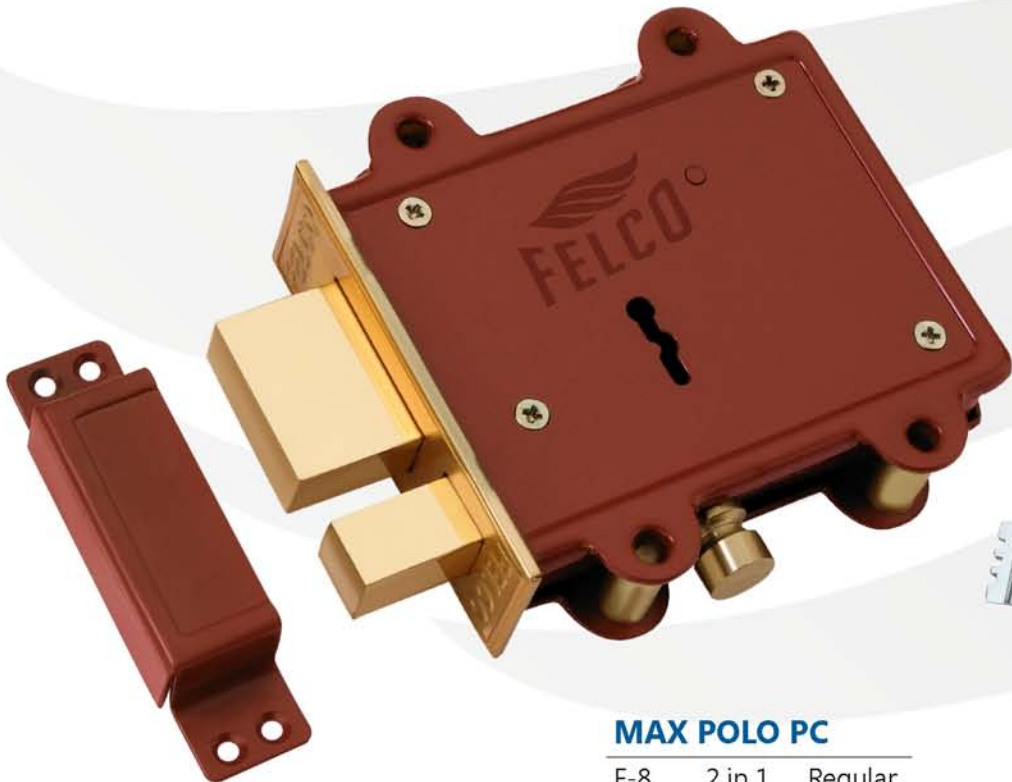

This door lock is made up of superior quality malleable iron with anti-dust, and oil resistant treatment given for perfect quality and extended durability fulfilling your requirement.

DOOR LOCK

F-1	DL4"	Premium (Heavy Duty)
F-2	DL4"	Regular

2 Regular
Long Keys

LOCK SERIES

LOCK SERIES

DOOR LOCK

F-3 DL3" Regular

2 Regular
Long Keys

DOOR LOCK 2 in 1

F-4 2 in 1 Premium (Heavy Duty)
F-5 2 in 1 Regular

2 Regular
Long Keys

2 Regular
Long Keys

MISSILE

F-6	3 Bullet	Premium
F-7	3 Bullet	Regular

3 Regular
Long Keys

MAX POLO PC

F-8	2 in 1	Regular
-----	--------	---------

LOCK SERIES