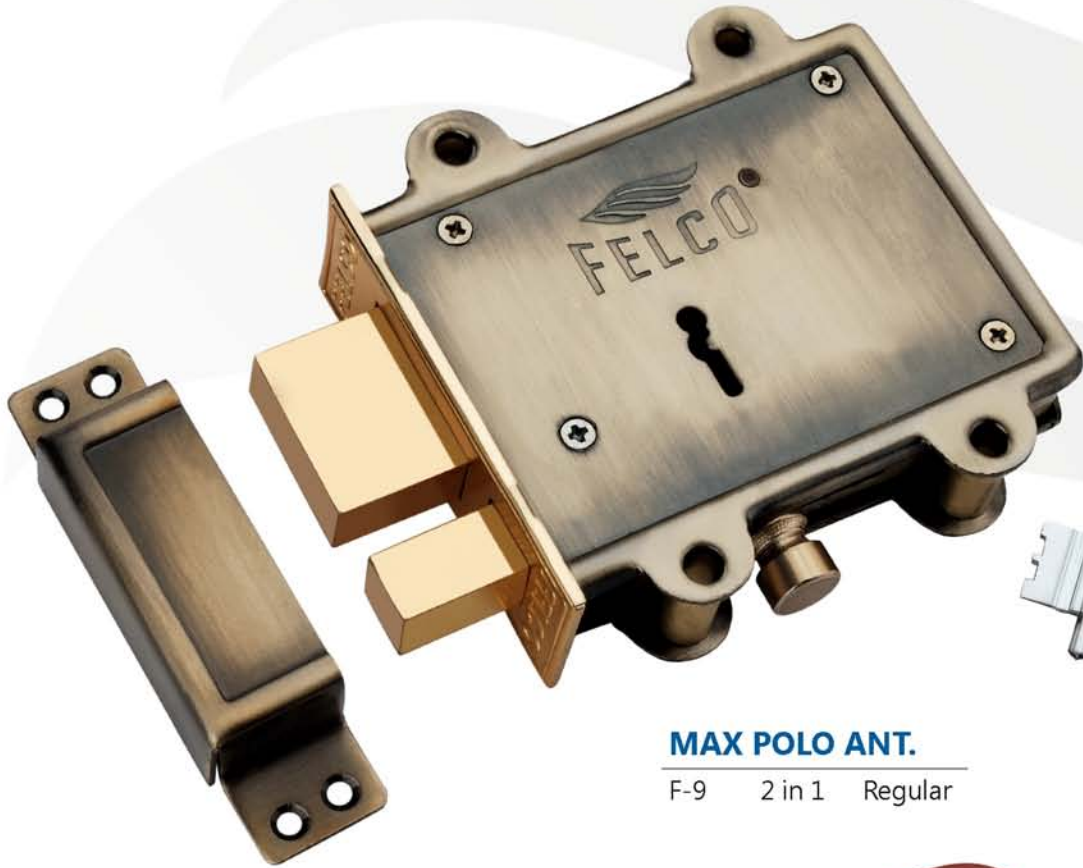

This door lock is made up of superior quality malleable iron with anti-dust, and oil resistant treatment given for perfect quality and extended durability fulfilling your requirement.

DOOR LOCK

F-1	DL4"	Premium (Heavy Duty)
F-2	DL4"	Regular

2 Regular
Long Keys

LOCK SERIES

LOCK SERIES

DOOR LOCK

F-3 DL3" Regular

2 Regular
Long Keys

DOOR LOCK 2 in 1

F-4 2 in 1 Premium (Heavy Duty)
F-5 2 in 1 Regular

2 Regular
Long Keys

2 Regular
Long Keys

MISSILE

F-6	3 Bullet	Premium
F-7	3 Bullet	Regular

3 Regular
Long Keys

MAX POLO PC

F-8	2 in 1	Regular
-----	--------	---------

LOCK SERIES

3 Regular
Long Keys

MAX POLO ANT.

F-9 2 in 1 Regular

2 Regular
Long Keys

MAX DOOR LOCK

F-10 DL4"

MAX

F-11 2 in 1