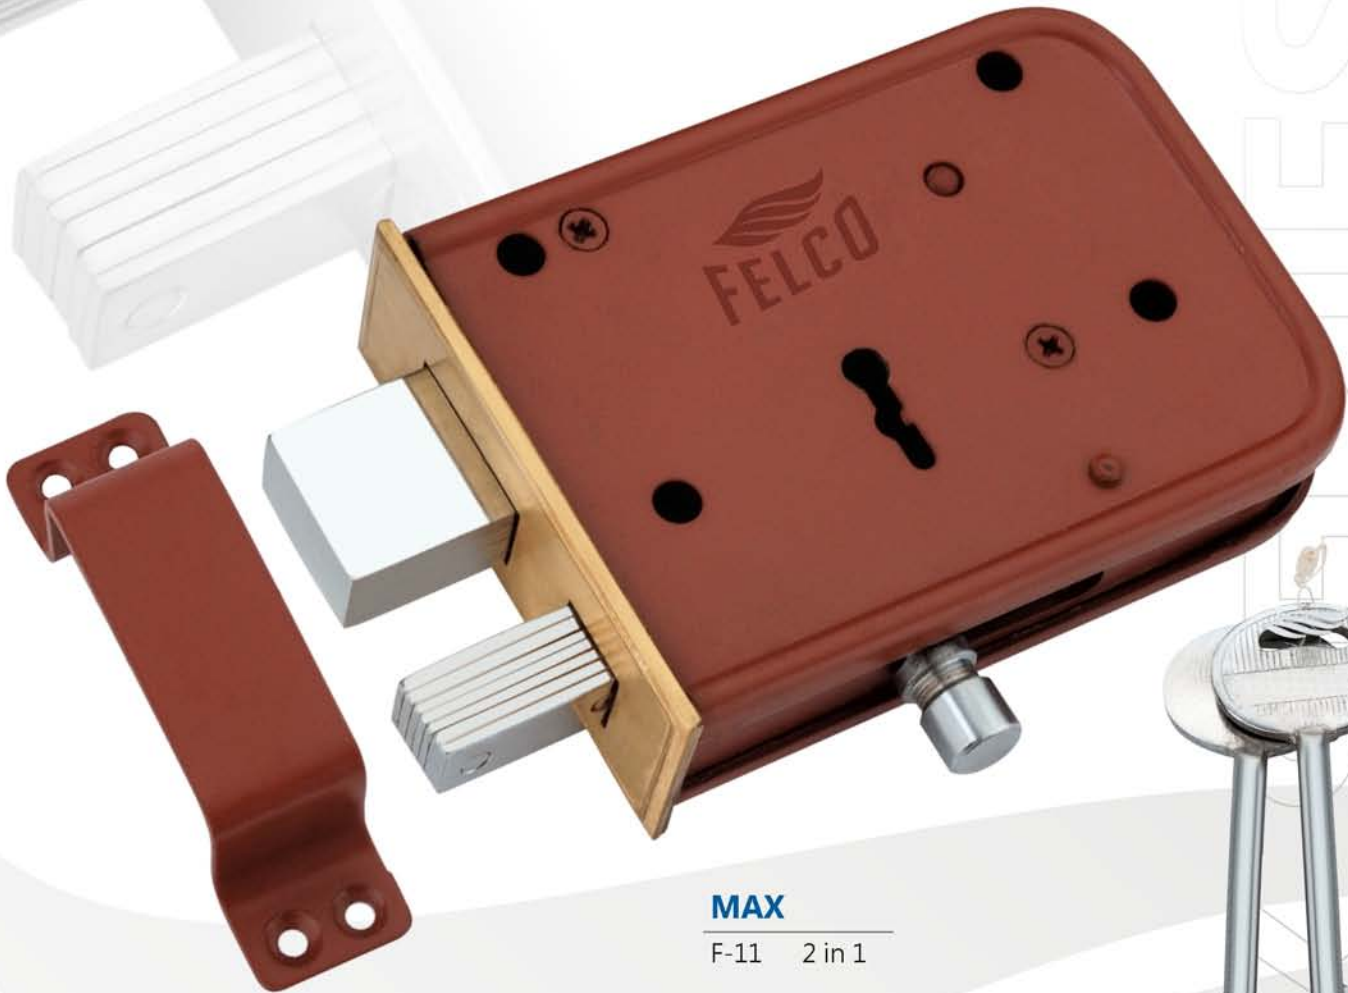

This door lock is made up of superior quality malleable iron with anti-dust, and oil resistant treatment given for perfect quality and extended durability fulfilling your requirement.

DOOR LOCK

F-1	DL4"	Premium (Heavy Duty)
F-2	DL4"	Regular

2 Regular
Long Keys

LOCK SERIES

LOCK SERIES

DOOR LOCK

F-3 DL3" Regular

2 Regular
Long Keys

DOOR LOCK 2 in 1

F-4 2 in 1 Premium (Heavy Duty)
F-5 2 in 1 Regular

3 Regular
Long Keys

MAX POLO ANT.

F-9 2 in 1 Regular

2 Regular
Long Keys

MAX DOOR LOCK

F-10 DL4"

MAX

F-11 2 in 1