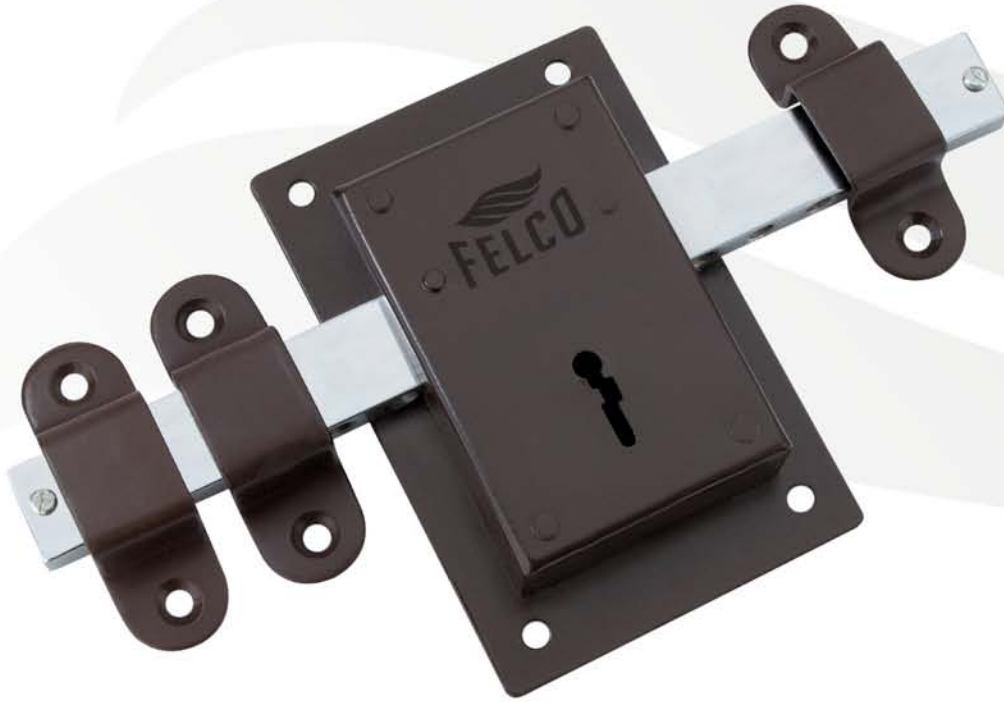

LOCK SERIES