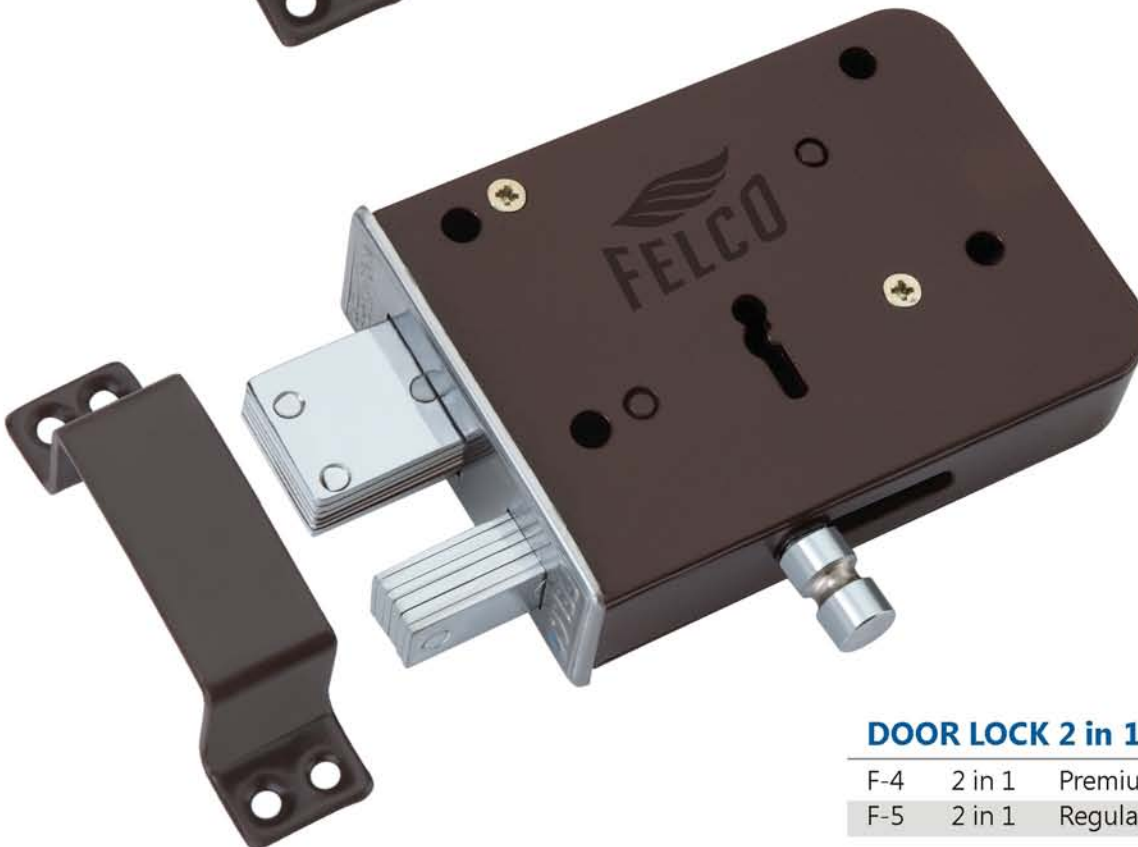

FELCO
SECURITY SOLUTIONS

Redefine security...

Experience and
Innovation in a single touch

**ARCHITECTURAL
HARDWARE**

PRODUCT CATALOGUE

Best Suitable for Double & Single Doors, Lock Can Fit to All Doors and Can Be Operated from Both Sides of Door

This door lock is made up of superior quality malleable iron with anti-dust, and oil resistant treatment given for perfect quality and extended durability fulfilling your requirement.

DOOR LOCK

F-1	DL4"	Premium (Heavy Duty)
F-2	DL4"	Regular

2 Regular
Long Keys

LOCK SERIES

LOCK SERIES

DOOR LOCK

F-3 DL3" Regular

2 Regular
Long Keys

DOOR LOCK 2 in 1

F-4 2 in 1 Premium (Heavy Duty)
F-5 2 in 1 Regular

2 Regular
Long Keys

2 Regular
Long Keys

MISSILE

F-6	3 Bullet	Premium
F-7	3 Bullet	Regular

3 Regular
Long Keys

MAX POLO PC

F-8	2 in 1	Regular
-----	--------	---------

LOCK SERIES